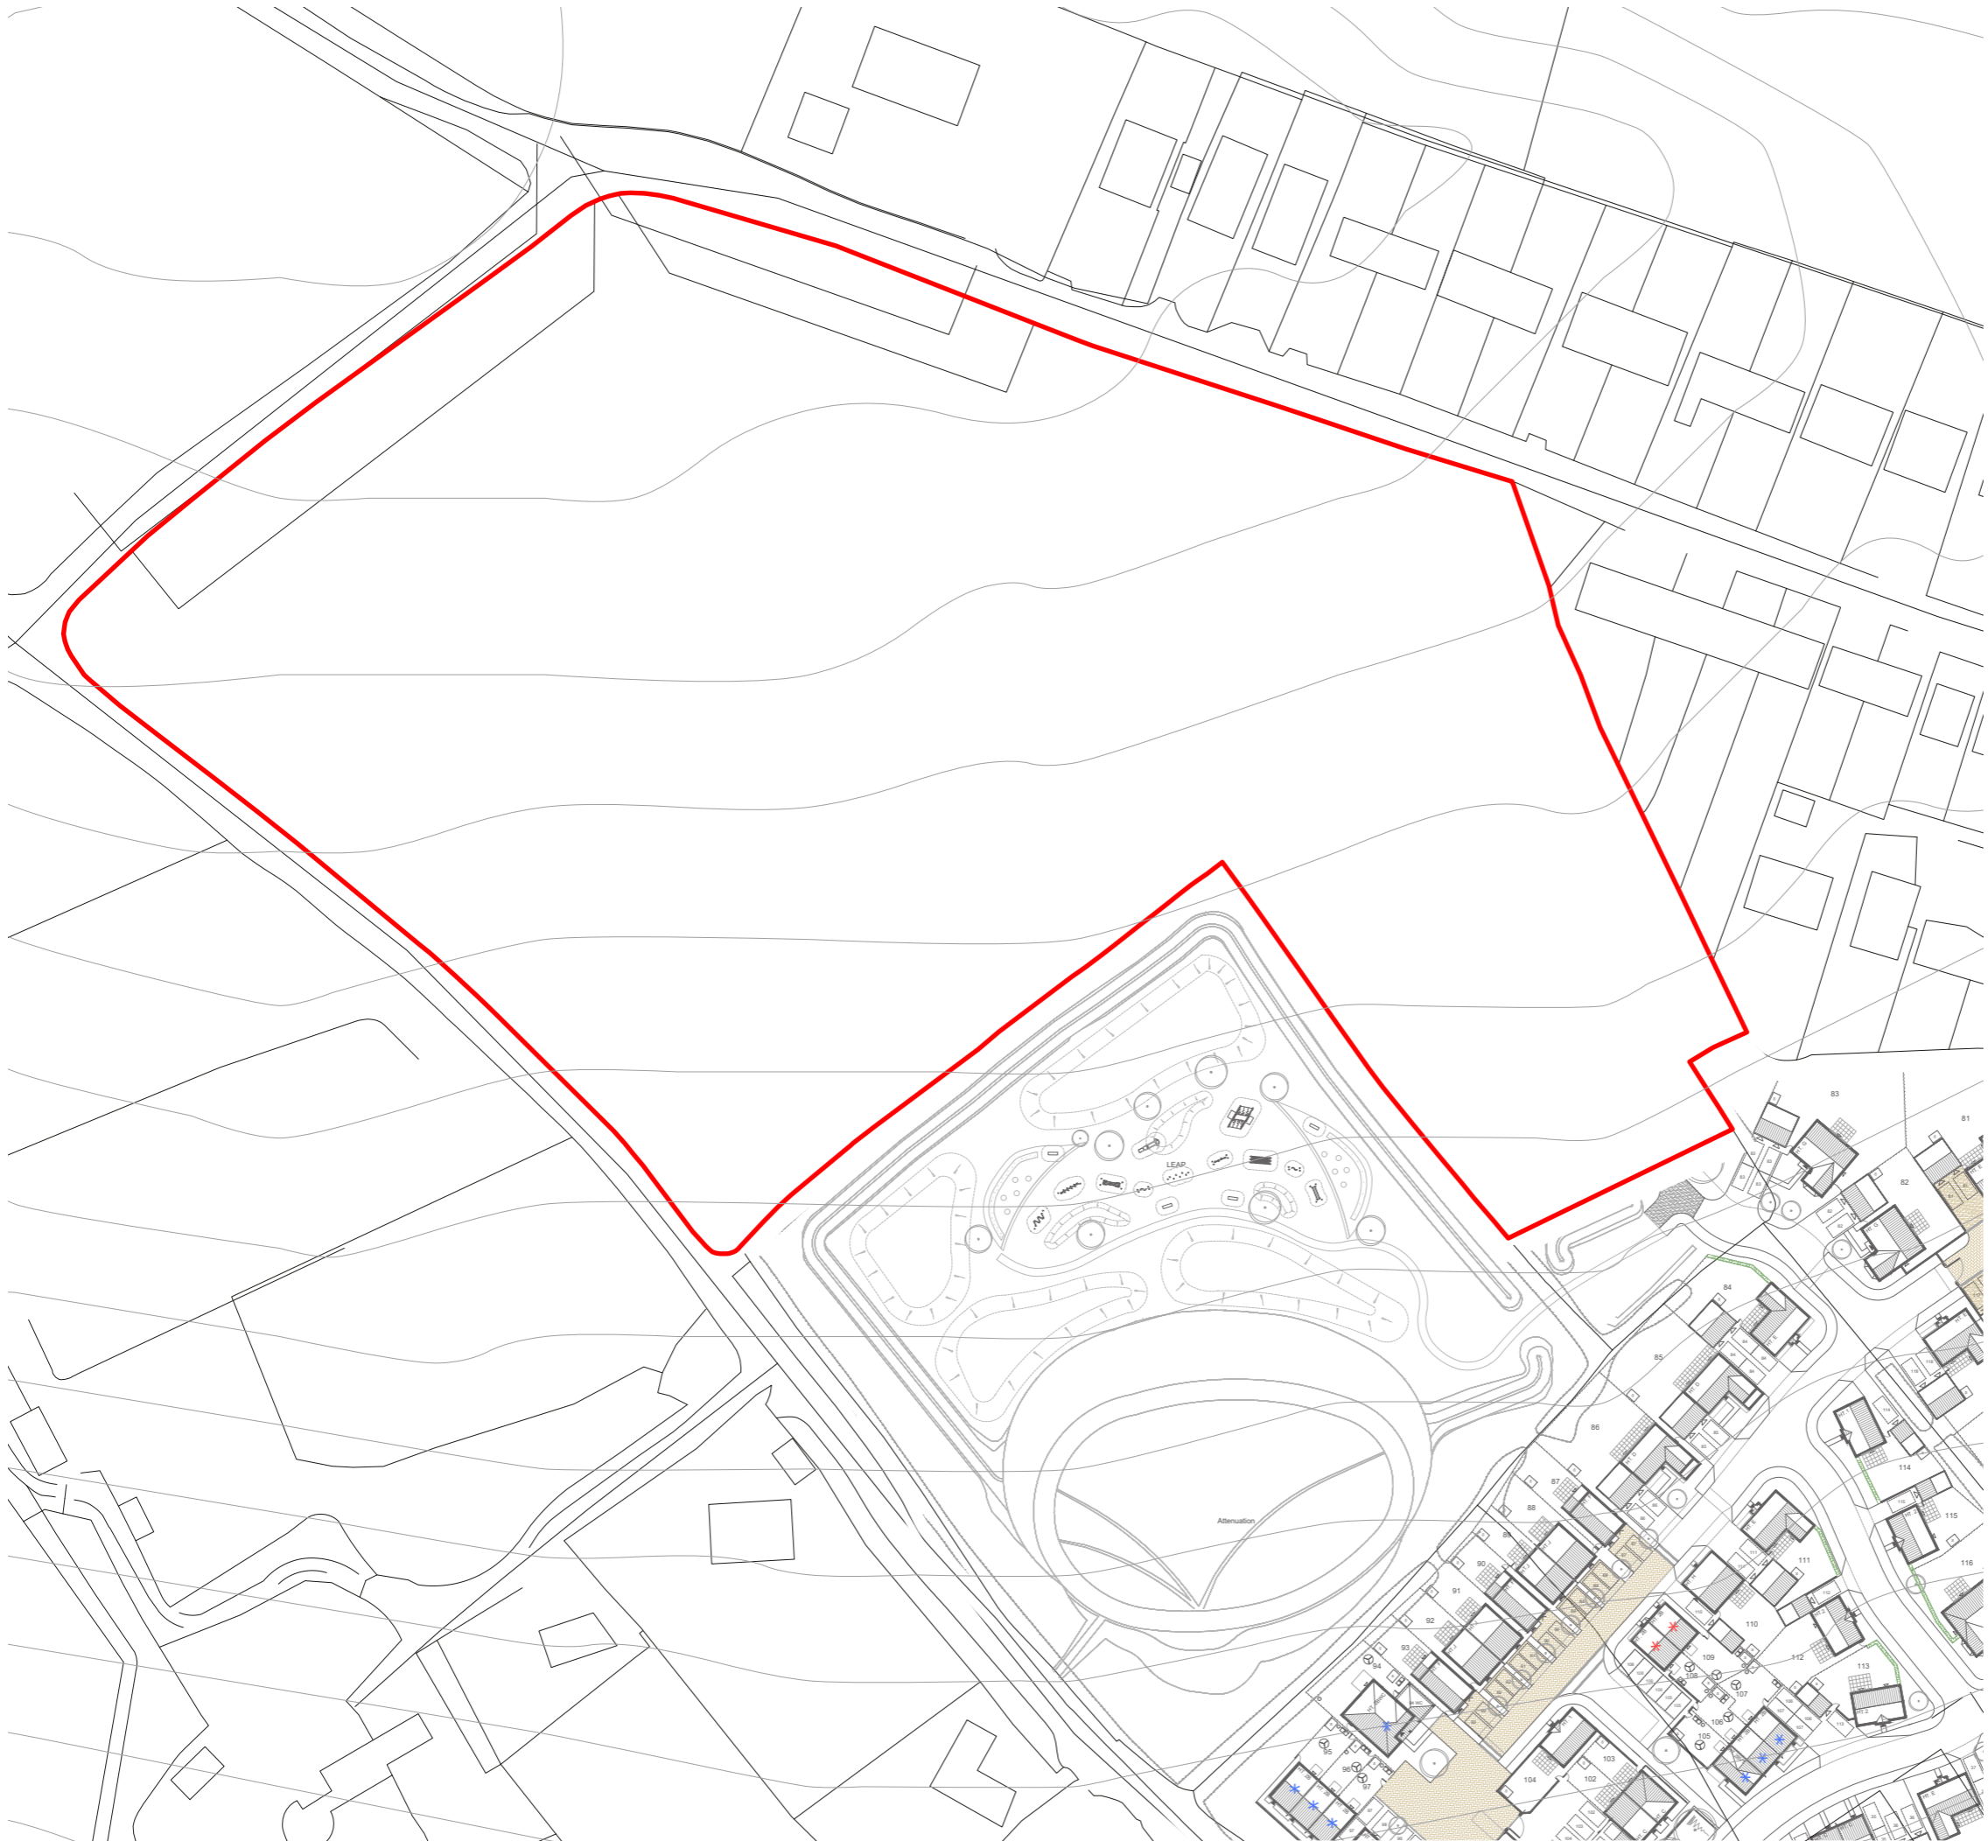

LEGEND

 Red Line

Rev	Client	Project	Title	Scale
-	Waddeton Park Ltd	424 Home Farm Exeter	Location Plan	1:1250@A3
DE_424_01				