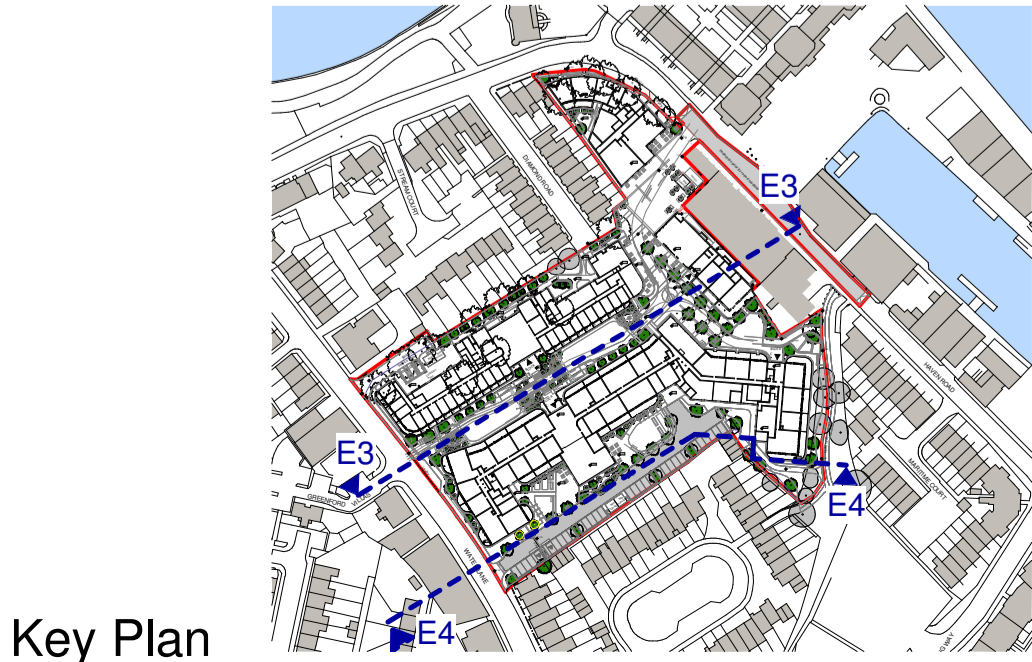

Street Elevation 3

Street Elevation 4

Revision	Comments	Date	Dr	Ch
G1	Planning Issue	29-07-2022	EL	AM

NOTE: This drawing is generated from a federated Revit model, as such the Structural and M&E elements shown were not modelled by Piper Whitlock Architecture (PWA). PWA do not take any responsibility for the design of the other consultant information referenced into PWA's drawing and all such information should be sourced/interrogated from drawings/models provided by the companies responsible for their creation.

PWA Code: 20021

Notes: Use annotated dimensions only. All dimensions in millimeters unless otherwise stated. This drawing is to be read in conjunction with all other related material. Any discrepancies, conflicts or errors must be reported to Piper Whitlock Architecture before commencing work.

Key Plan

Drawing Title:
Proposed Street Elevations - Sheet 2

Project:
Haven Banks, Exeter

Client:
Welbeck CP

Project Ref: HREXE - PWA-00 - ZZ - DR - A - 0202 - G1

Status: **PLANNING**

Stage: **3**

Scale @ A1: **1:250**